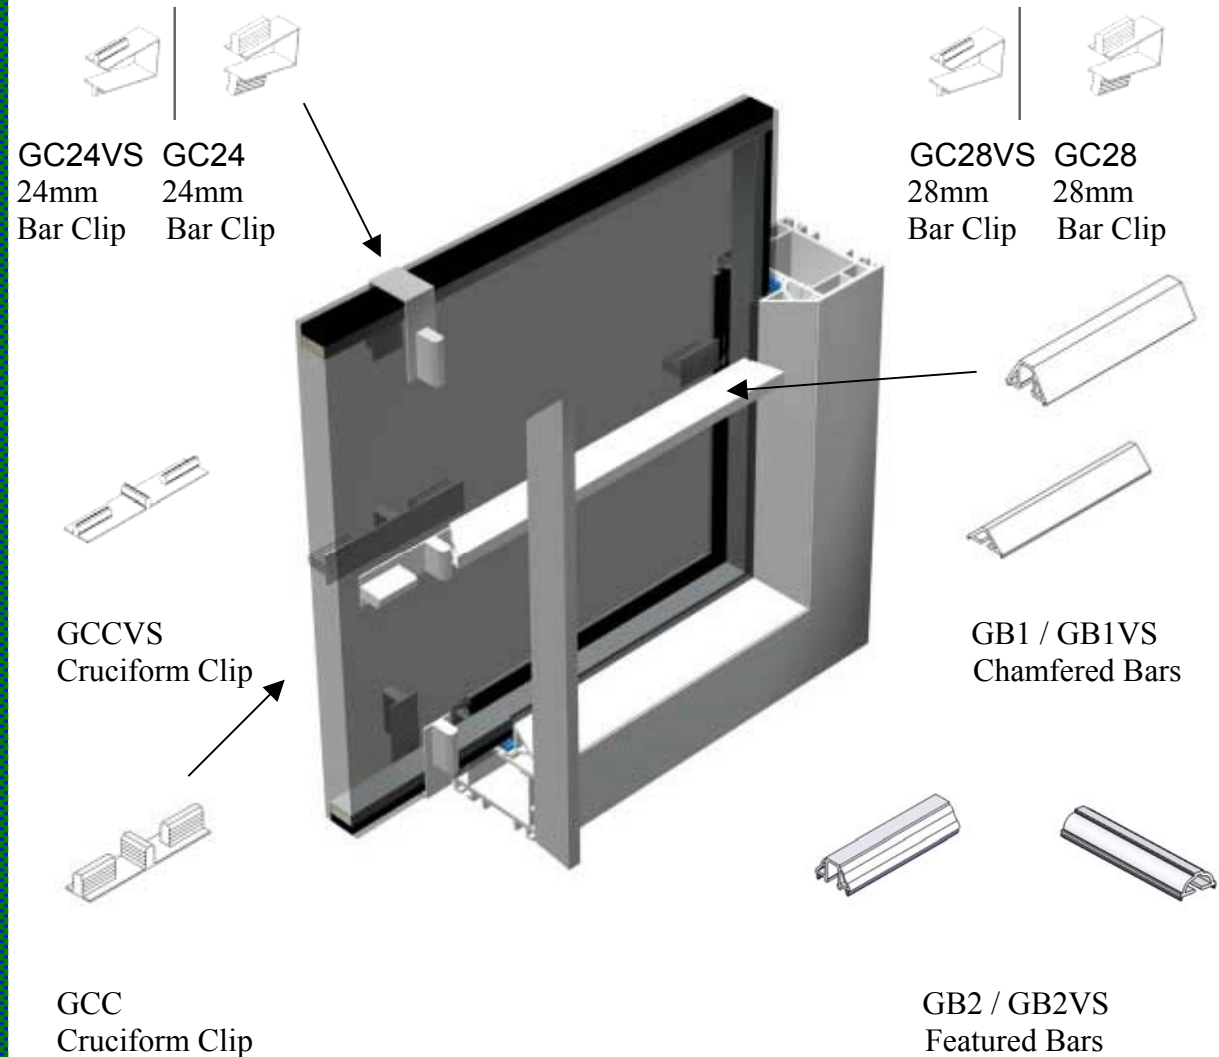

## **Traditional and stylish**

Incredibly versatile, the bars can be used singly or scribed together to give a more authentic looking Georgian effect than aluminium bars within the sealed unit.

Georgian Bar can be fitted internally, externally or both and combined with box sash horns to give a truly traditional looking window.

# GeorgianBar

snap-on system

*Timeless, traditional appeal from a system that is easy to fit and low maintenance*

**Simple and easy to install in just four steps . .**

- 1. Fit Bar clips to sealed unit.**
- 2. Install unit in usual manner.**
- 3. Cut, mitre and trim Georgian Bar.**
- 4. Snap Georgian Bar into place.**

**Geo = Fast**

**GeorgianBar** snap-on system